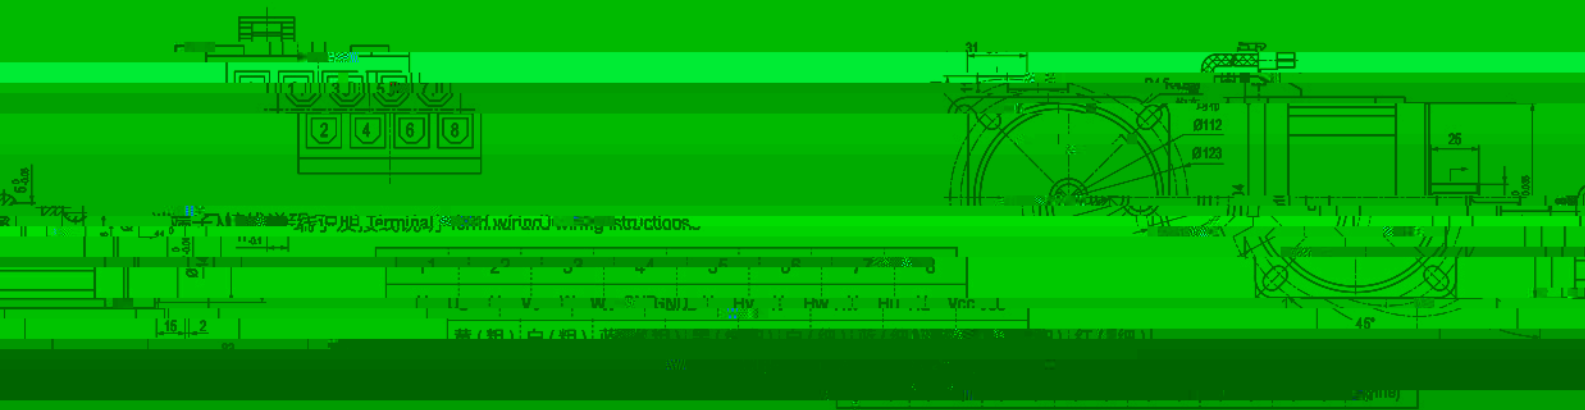

100系列电动机减速机

100 Series Brushless DC Motor

200W 330W 370W 550W 750W ...

210mm

电动机 Brushless DC Motor

电动机减速机 Motor Reducer

电动机

电动机减速机 Motor Reducer

Table with 7 columns: Motor Power, Motor Speed, Motor Voltage, Motor Current, Motor Efficiency, Motor Weight, Motor Dimensions. Includes rows for AC220 and 250V.

Table with 7 columns: Motor Power, Motor Speed, Motor Voltage, Motor Current, Motor Efficiency, Motor Weight, Motor Dimensions. Includes rows for AC220 and 250V.